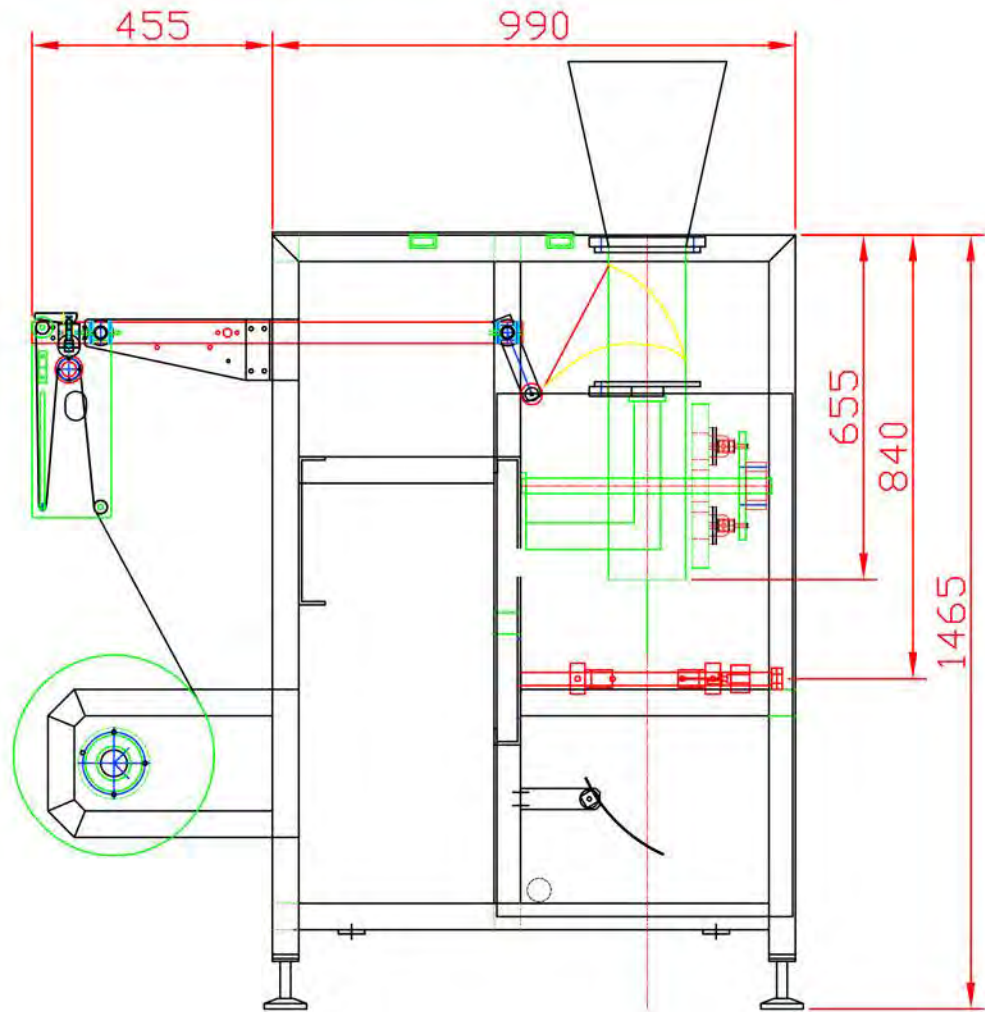

## BAG STYLES & SIZES

Makes pillow style bags as standard and optional devices can be added to create gusseted and block bottom bags.

Bag Sizes: 75mm - 240mm wide  
50mm - 300mm long (580mm with double pull)

## VE-240 VFFS BAGGING MACHINE

MAKES PILLOW PACKS AS STANDARD UP TO 240MM WIDE BY 300MM LONG. PACKS AT UP TO 50 BAGS PER MINUTE

**PACKING**  
**MACHINERY**UK  
0845 222 0 572 | [hello@packing-machinery.co.uk](mailto:hello@packing-machinery.co.uk)