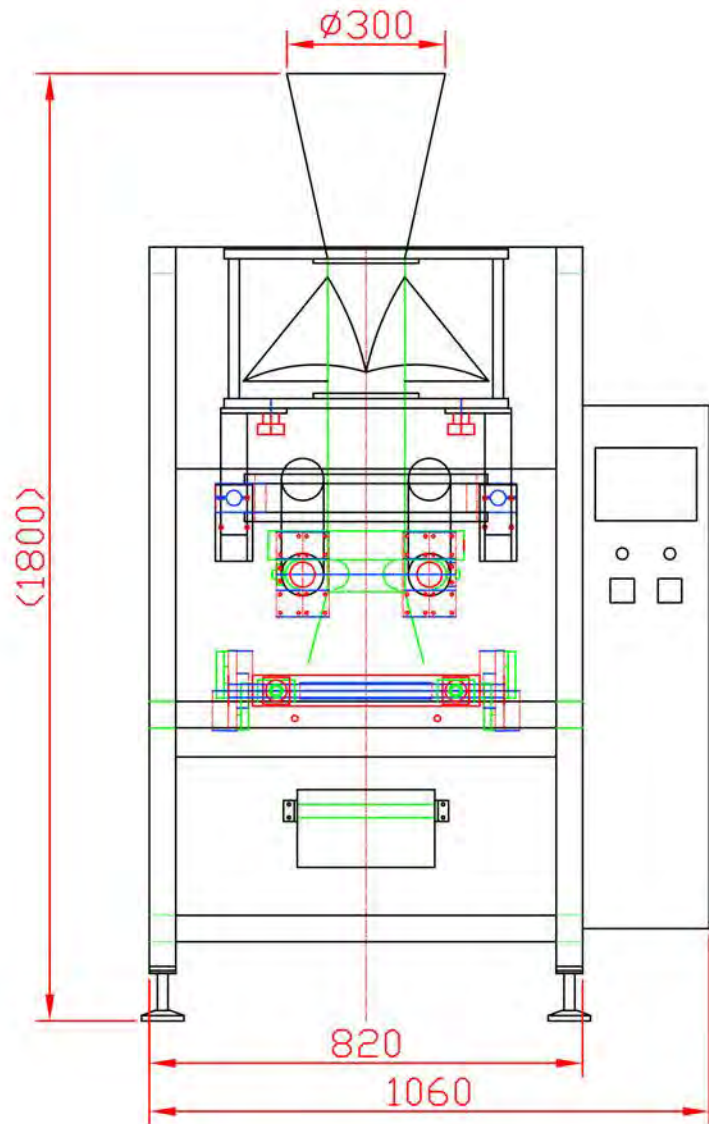

VE-240 VFFS BAGGING MACHINE

MAKES PILLOW PACKS AS STANDARD UP TO 240MM WIDE BY 300MM LONG. PACKS AT UP TO 50 BAGS PER MINUTE

PACKING
MACHINERYUK
0845 222 0 572 | hello@packing-machinery.co.uk