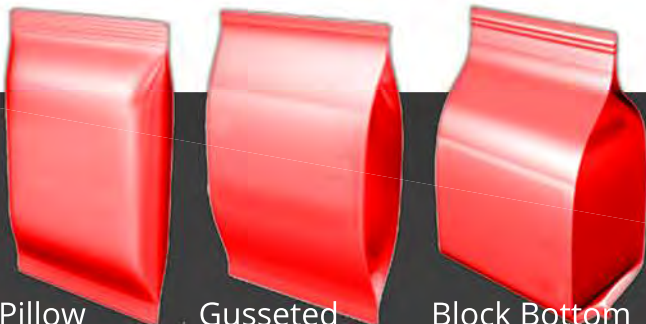

Gusseted

Block Bottom

- VERY RELIABLE AND EXTREMELY EASY TO USE

Pillow